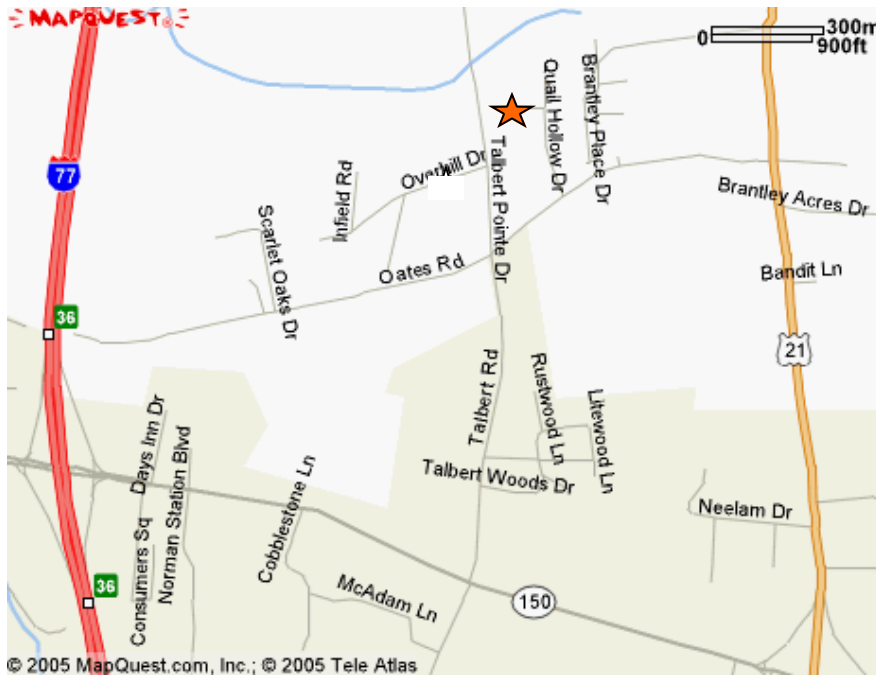

St. Luke Greek Orthodox Church

Divine Liturgy Services

Every Sunday, 9:45 a.m.

Divine Liturgy Service will be celebrated every Sunday at 9:45 a.m.

Here are directions:

Directions:

Take Interstate 77 to exit 36 (Hwy 150)
Travel east on Hwy 150 and travel ½ mile
Turn Left on Talbert Road
Cross over Oates Road
The building is the third one on the right
**134 Talbert Rd.
Suite A**